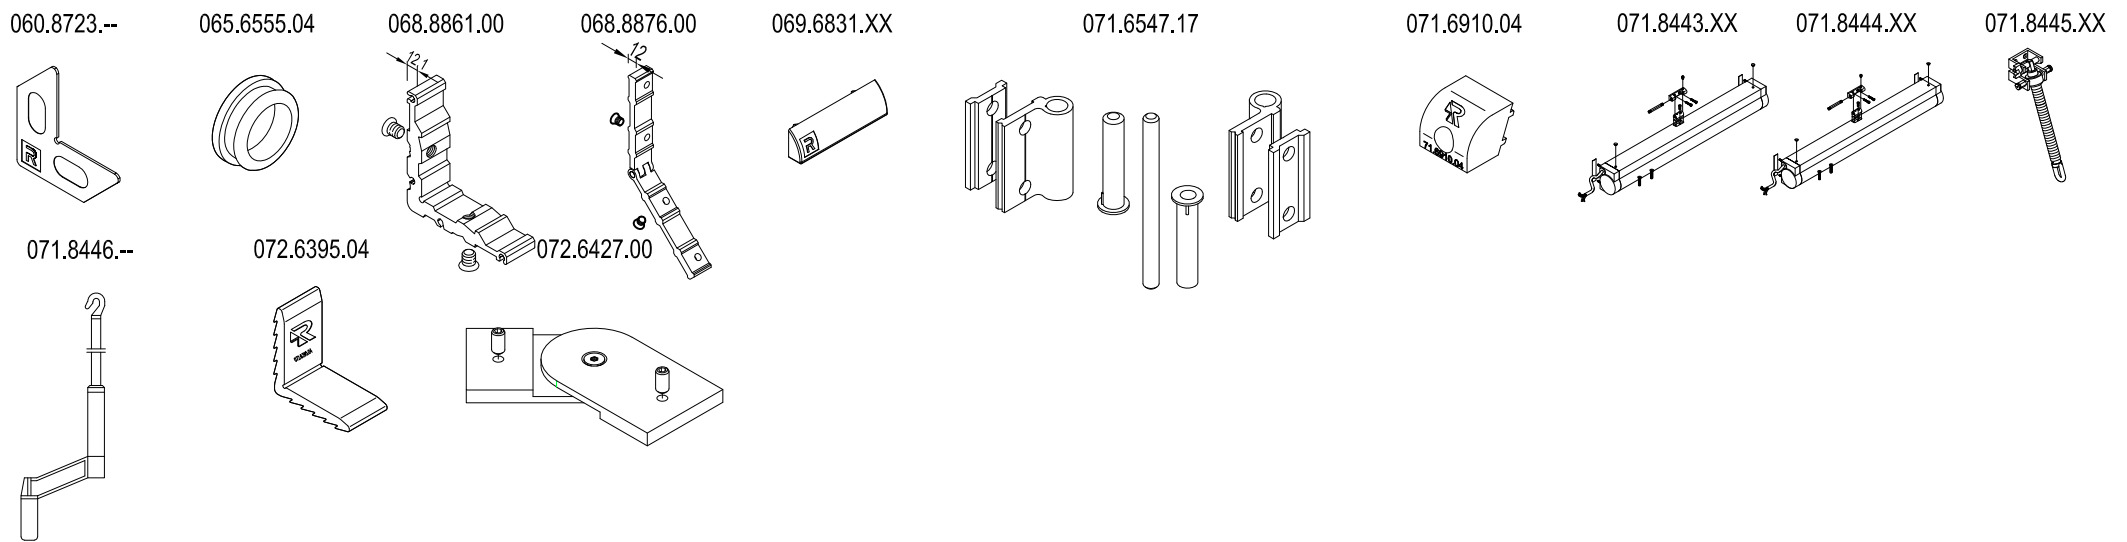

PIECE DE RACCORDEMENT / CONNECTION PIECE

ELEMENTS DECORATIFS / ORNAMENTAL PIECES

FERMETURE LATERALE CHENEAU / LATERAL CLOSURE GUTTER

JOINTS / GASKETS

TABATIERE / ATTIC WINDOWS

FINITIONS / FINISHING

FIXATION - EQUERRES / FIXING - CORNERS CLEAT