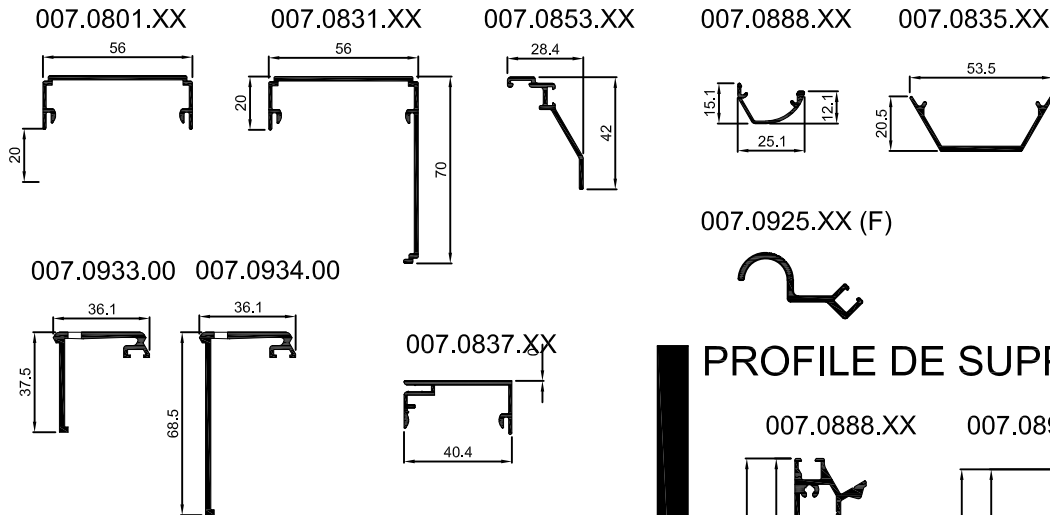

CHEVRON / RAFTER

CHENEAU

NOUE & ARETIER

PROFILE DE RIVE EDGE PROFILE

PROFILE FAITIÈRE / RIDGE PROFILE

PROFILE DE RECOUVREMENT / COVERING PROFILE

SERREUR FAITIÈRE / PRESSURE PLATE HP

RACCORD MURAL / WALL SECTION

PROFILE DE SUPPORT / RAFTER HOLDER

PROFILE RACCORD / WALL SECTION SUPPORT DE VITRAGE / ADDITIONAL PROFILE GLAZING RAIL

REDUCTEUR DE FEUILLURE VITRAGE FILLISTER REDUCER PART GLAZING

PARCLOUSE / GLAZING BEAD