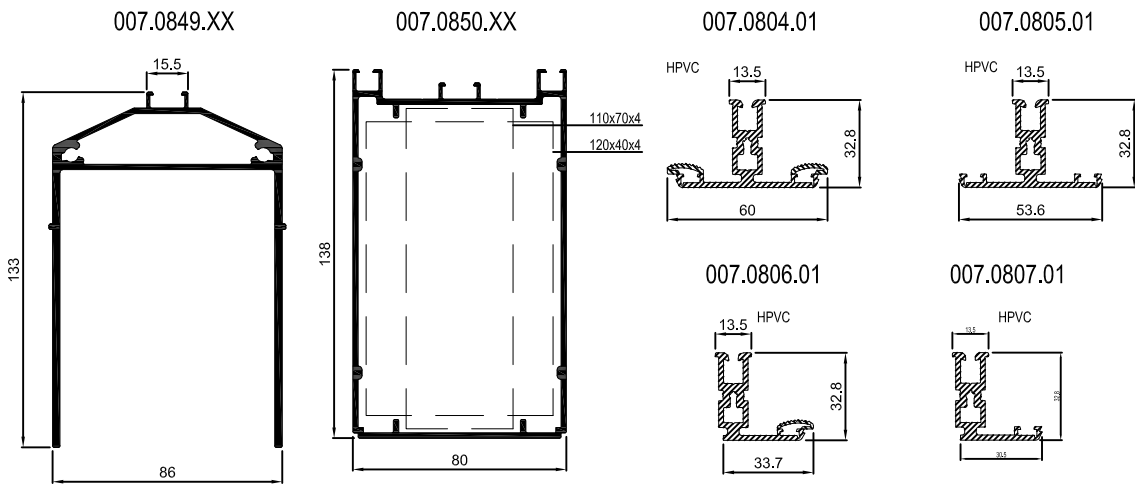

CHEVRON / RAFTER

CHENEAU

NOUE & ARETIER

PROFILE DE RIVE EDGE PROFILE

PROFILE FAITIÈRE / RIDGE PROFILE

PROFILE DE RECOUVREMENT / COVERING PROFILE

SERREUR FAITIÈRE / PRESSURE PLATE HP

RACCORD MURAL / WALL SECTION

PROFILE DE SUPPORT / RAFTER HOLDER

PROFILE RACCORD / WALL SECTION SUPPORT DE VITRAGE / ADDITIONAL PROFILE GLAZING RAIL

REDUCTEUR DE FEUILLURE VITRAGE FILLISTER REDUCER PART GLAZING

PARCLOUSE / GLAZING BEAD