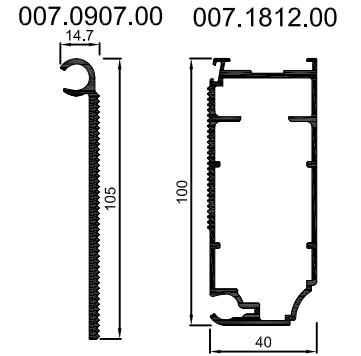

CHEVRON / RAFTER

CHENEAU

NOUE & ARETIER

PROFILE DE RIVE EDGE PROFILE

PROFILE FAITIÈRE / RIDGE PROFILE

PROFILE DE RECOUVREMENT / COVERING PROFILE

SERREUR FAITIÈRE / PRESSURE PLATE HP

RACCORD MURAL / WALL SECTION

PROFILE DE SUPPORT / RAFTER HOLDER

PROFILE RACCORD / WALL SECTION SUPPORT DE VITRAGE / ADDITIONAL PROFILE GLAZING RAIL

REDUCTEUR DE FEUILLURE VITRAGE FILLISTER REDUCER PART GLAZING

PARCLOUSE / GLAZING BEAD