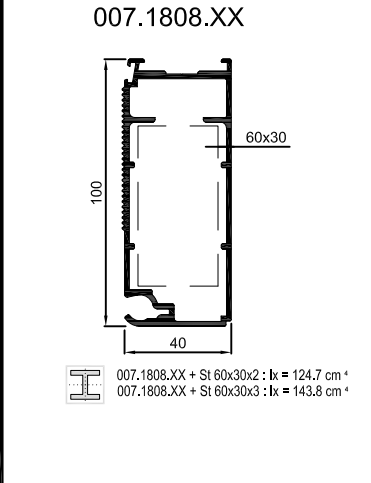

CHEVRON / RAFTER

CHENEAU

NOUE & ARETIER

PROFILE DE RIVE EDGE PROFILE

PROFILE FAITIÈRE / RIDGE PROFILE

PROFILE DE RECOUVREMENT / COVERING PROFILE

SERREUR FAITIÈRE / PRESSURE PLATE HP

RACCORD MURAL / WALL SECTION