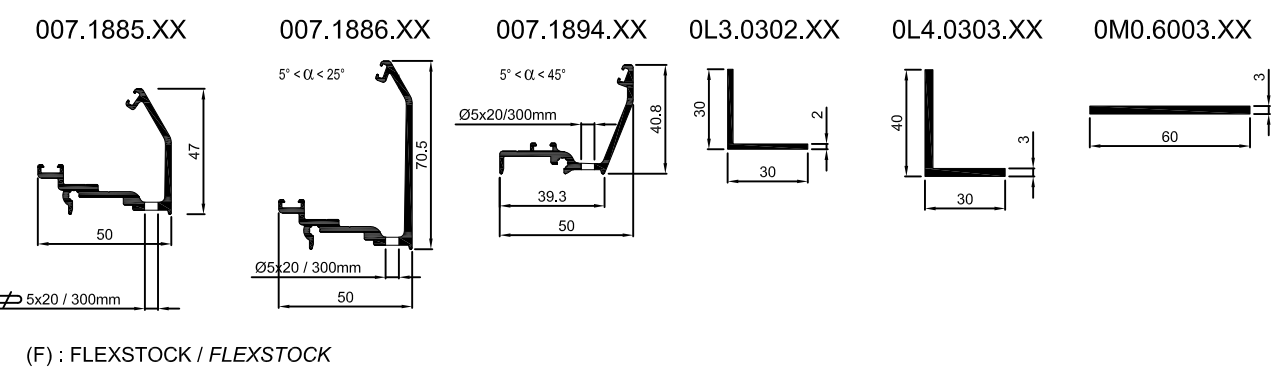

PROFILE RACCORD / WALL SECTION SUPPORT DE VITRAGE / ADDITIONAL PROFILE GLAZING RAIL