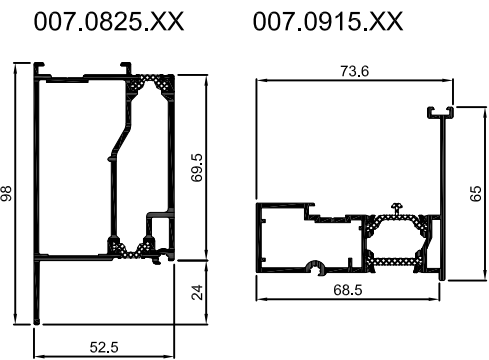

CHEVRON / RAFTER

CHENEAU

NOUE & ARETIER

PROFILE DE RIVE EDGE PROFILE

PROFILE FAITIÈRE / RIDGE PROFILE

PROFILE DE RECOUVREMENT / COVERING PROFILE

SERREUR FAITIÈRE / PRESSURE PLATE HP

RACCORD MURAL / WALL SECTION