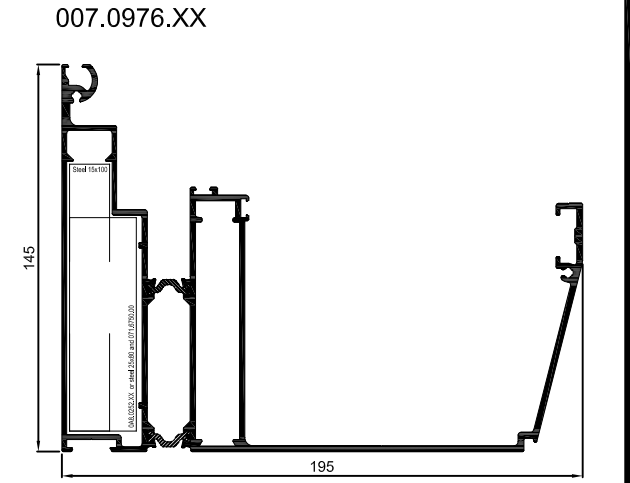

CHEVRON / RAFTER

CHENEAU

NOUE & ARETIER

PROFILE DE RIVE EDGE PROFILE

PROFILE FAITIÈRE / RIDGE PROFILE

PROFILE DE RECOUVREMENT / COVERING PROFILE

SERREUR FAITIÈRE / PRESSURE PLATE HP

RACCORD MURAL / WALL SECTION