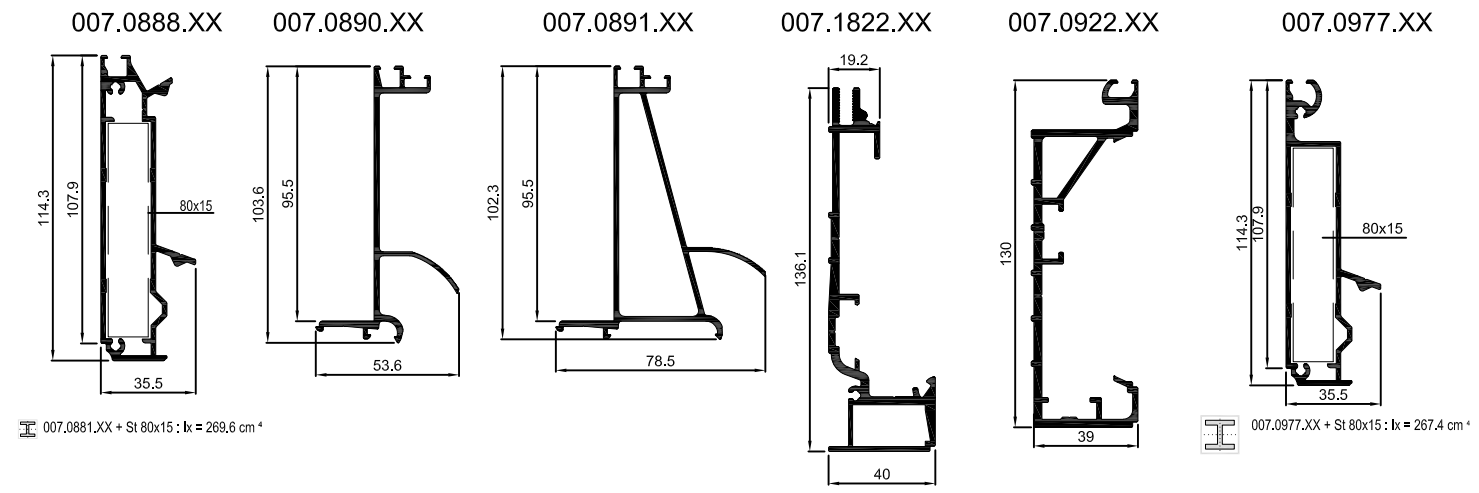

CHEVRON / RAFTER

CHENEAU

NOUE & ARETIER

PROFILE DE RIVE EDGE PROFILE

PROFILE FAITIÈRE / RIDGE PROFILE

PROFILE DE RECOUVREMENT / COVERING PROFILE

SERREUR FAITIÈRE / PRESSURE PLATE HP

RACCORD MURAL / WALL SECTION

PROFILE DE SUPPORT / RAFTER HOLDER

PROFILE RACCORD / WALL SECTION SUPPORT DE VITRAGE / ADDITIONAL PROFILE GLAZING RAIL

REDUCTEUR DE FEUILLURE VITRAGE FILLISTER REDUCER PART GLAZING

PARCLOUSE / GLAZING BEAD