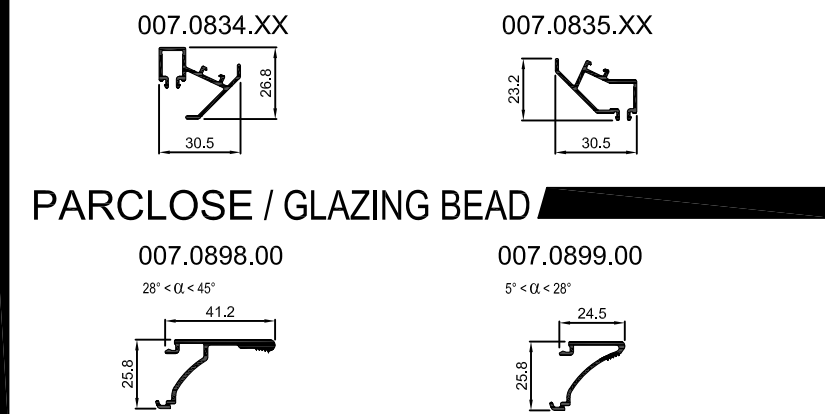

REDUCTEUR DE FEUILLURE VITRAGE FILLISTER REDUCER PART GLAZING