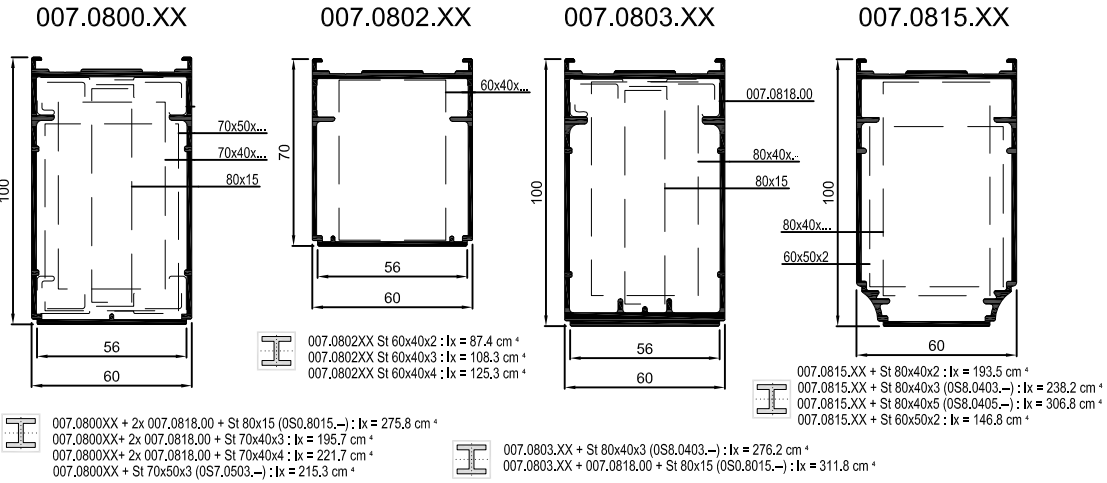

CHEVRON / RAFTER

CHENEAU

NOUE & ARETIER

PROFILE DE RIVE EDGE PROFILE

PROFILE FAITIÈRE / RIDGE PROFILE

PROFILE DE RECOUVREMENT / COVERING PROFILE

SERREUR FAITIÈRE / PRESSURE PLATE HP

RACCORD MURAL / WALL SECTION