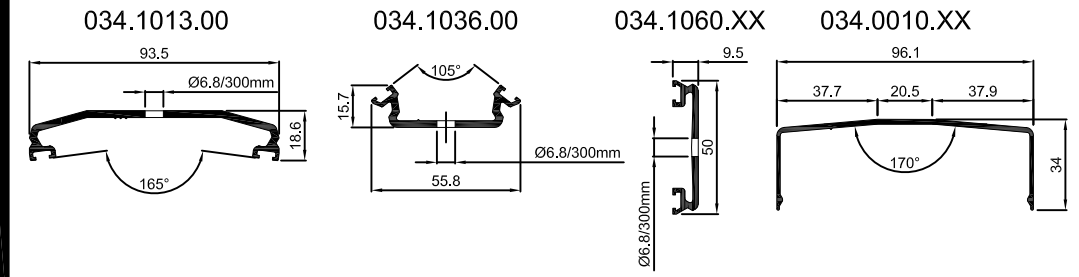

CHEVRON / RAFTER

CHENEAU

NOUE & ARETIER

PROFILE DE RIVE EDGE PROFILE

PROFILE FAITIÈRE / RIDGE PROFILE

PROFILE DE RECOUVREMENT / COVERING PROFILE

SERREUR FAITIÈRE / PRESSURE PLATE HP

RACCORD MURAL / WALL SECTION