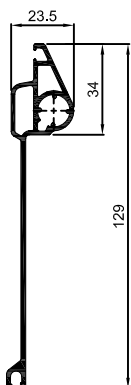

DORMANTS / OUTER FRAMES

049.5010.XX

049.5011.XX

049.5026.XX (F)

049.5017.XX (F)

049.5012.XX

LAMES / LOUVRE

049.5021.XX

049.5016.XX

RACCORDEMENT / CONNECTION

049.5027.XX

017.0210.XX

049.5019.XX (F)

049.5028.XX

049.5029.XX (F)

049.5030.XX (F)

011.3703.XX (F)

049.5015.00

RACCORDS - VIS / CONNECTIONS - SCREWS

021.0245.00

021.0263.00

024.5115.- (F)

057.5711.-

030.5208.-